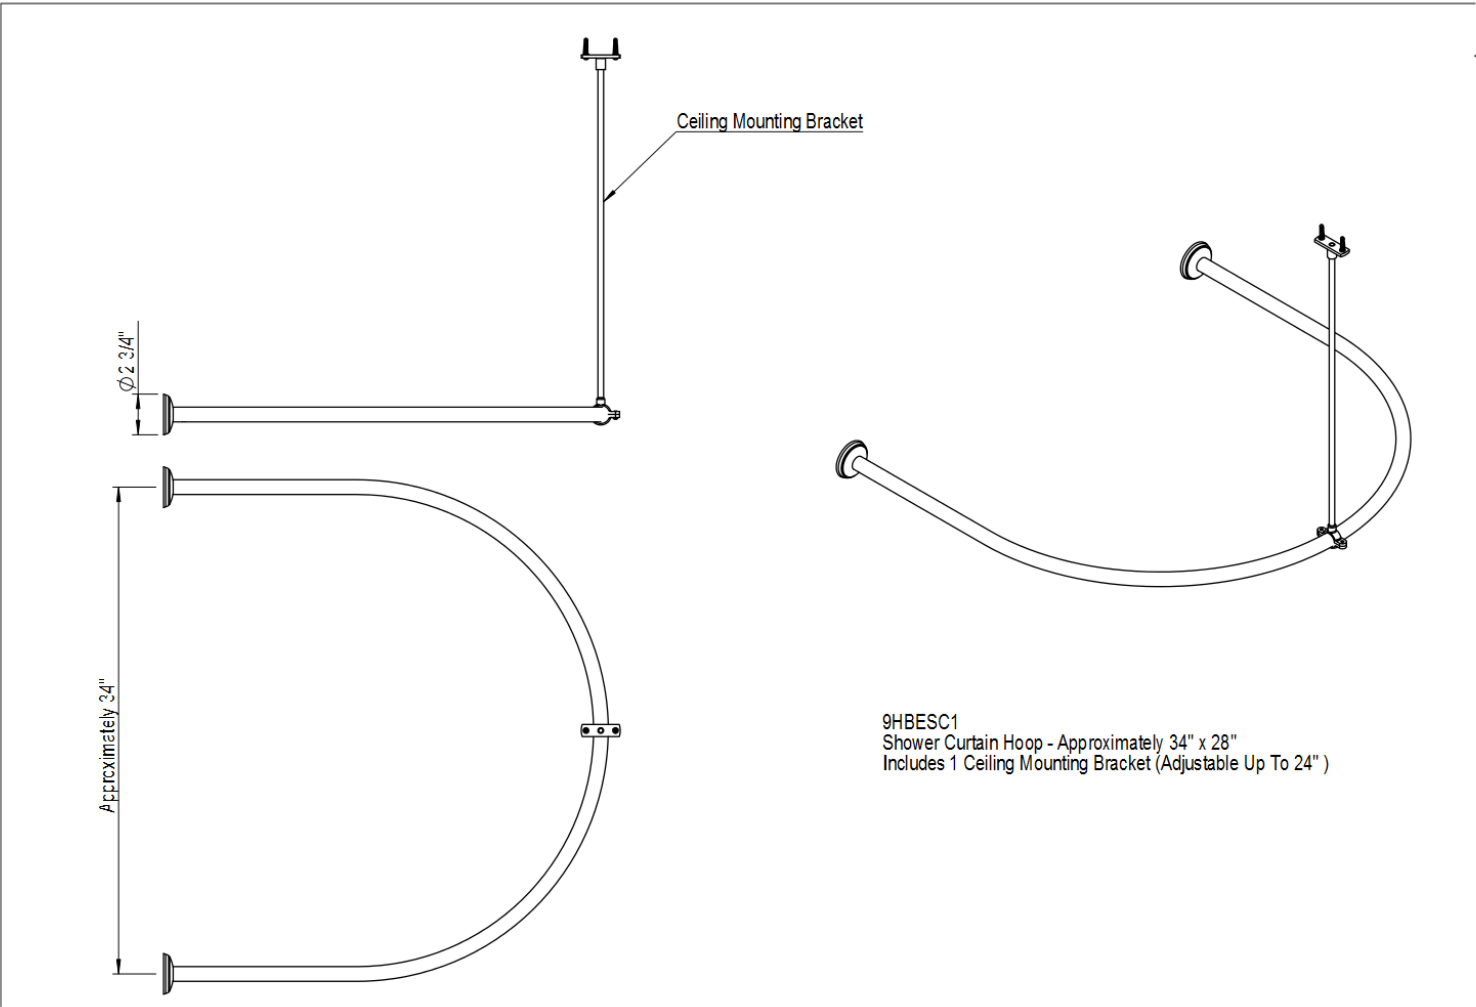

# Shower Curtain Hoop 9HBESC1

9HBESC1  
Shower Curtain Hoop - Approximately 34" x 28"  
Includes 1 Ceiling Mounting Bracket (Adjustable Up To 24")

TEL: 905-851-6781  
FAX: 905-851-8031  
TOLL FREE: 800-461-5901